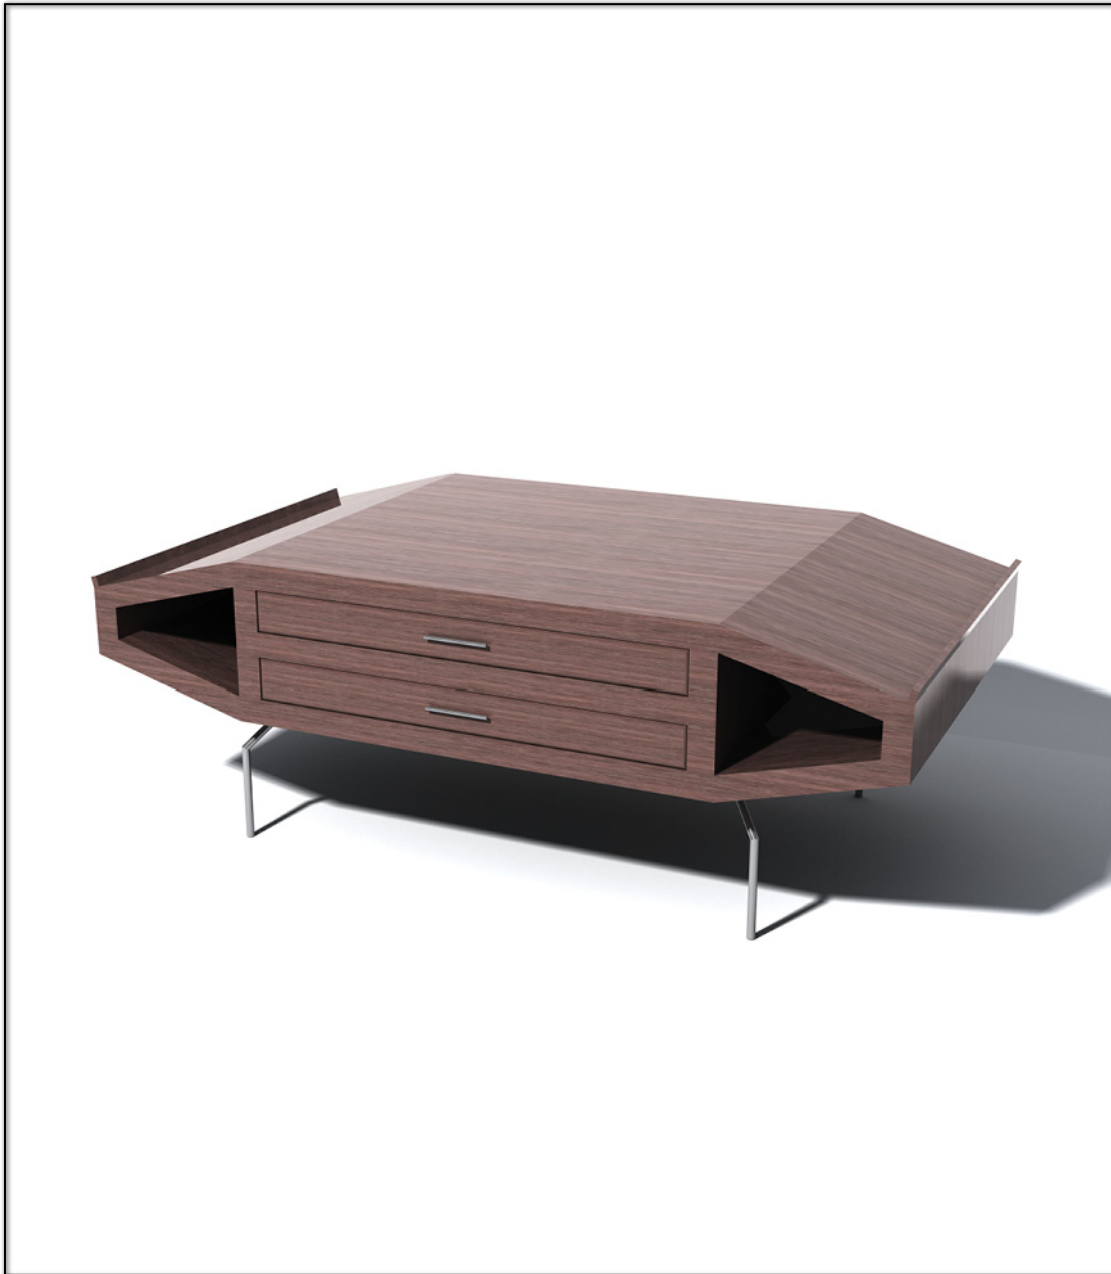

Decaf Coffee With Dearth - Coffee Table

W 49" x D 27" x H 18"
Walnut, Stainless Steel

Also available in:

- Bamboo
- Maple
- Oak
- Beech
- Birch
- Wenge
- Sycamore
- Black Lacquer
- Espresso and
- custom finishes

May Be
Customized For:

- Length
- Depth
- Height
- 1 or 2 Drawer
- Glass Top
- Hardware